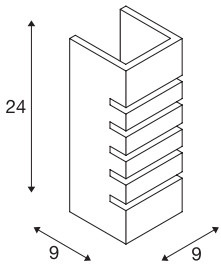

PLASTRA wall light

square, 100 Slot, white plaster, E14, max. 40 W

The PLASTRA plaster light is a highly individual wall light with a pure, clear form. Prepared to take E14 incandescent or energy saving lamps, it comes ready for direct connection to 230V mains supply. The sandpaper included as part of the delivery is used to clean the surfaces. After priming, the luminaire can be painted with wall paint as desired.

TECHNICAL DATA

Item no.	148010
Socket	E14
Lamp	C35
Number of sockets	1
Lamps included	No
IP Code	IP 20
Assembly	Surface
Assembly details	Wall
Primary nominal voltage	220-240V ~50/60Hz
Safety class	I
Wattage	40 W
Color	white
Light outlet	direct - indirect
Width	9 cm
Height	24 cm
Depth	9 cm
Net weight	1.711 kg
Gross weight	2.158 kg
BIG WHITE Page	357