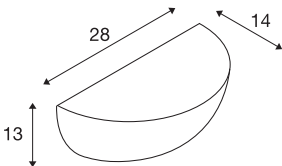

## PLASTRA 101

wall light, C35, half-round, white plaster, max. 40 W

The PLASTRA 101 plaster light is a highly individual wall light with a pure, clear form. Prepared to take E14 incandescent or energy saving lamps, it comes ready for direct connection to 230V mains supply. The sandpaper included as part of the delivery is used to clean the surfaces. After priming, the luminaire can be painted with wall paint as desired.

## TECHNICAL DATA

Item no.	148013
Socket	E14
Lamp	C35
Number of sockets	1
Lamps included	No
IP Code	IP 20
Assembly	Surface
Assembly details	Wall
Primary nominal voltage	220-240V ~50/60Hz
Safety class	I
Wattage	40 W
Color	white
Light outlet	indirect
Width	28 cm
Height	13 cm
Depth	14 cm
Net weight	1.605 kg
Gross weight	2.115 kg
BIG WHITE Page	361