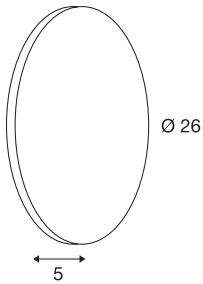

PLASTRA

wall light, LED, 3000K, round, white plaster, Ø 30cm

With the PLASTRA ROUND LED, you have a highly-individual wall and ceiling light with a puristic, clear design. By the incorporated and warm white LED strip, it offers an indirect mood lighting and thereby becomes a special kind of lighting object. Thanks to its built-in LED driver, it can be directly connected to the 230V mains supply. The light can be individually customised with paint, wallpaper and stickers. This luminaire includes built-in LED lamps.

TECHNICAL DATA

Item no.	148091
Assembly	Surface
Assembly details	Ceiling,Wall
Primary nominal voltage	100-240V ~50/60Hz
Secondary power / voltage	12 V
Safety class	I
Wattage	6.5 W
Minimum ambient temperature	-20 °C
Maximum ambient temperature	40 °C
Level of inrush current	9 A
Duration of inrush current	30 µs
Stroboscopic effect (SVM)	0.15
Lumen	375 lm
Colour temperature	3000 Kelvin
Color	white
CRI	80
LXXBXX data	L70B50
Service life	30000 h
Risk Group	1
Depth	5 cm
Diameter	26 cm
Net weight	1.905 kg

Light Source

916335		Gross weight	2.343 kg
		BIG WHITE Page	359