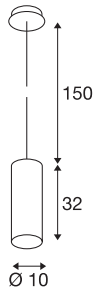

ENOLA

pendant, A60, round, white, max. 60W, incl. white canopy

The ENOLA pendant is made from aluminium and shaped like a cylinder facing downwards. Thanks to the variety of housing colours, the ENOLA pendant offers combined installation possibilities. This gives the customer options for individual and colourful arrangements. Equipped with an E27 socket for incandescent or energy-saving lamps, ENOLA pendant is powered directly from 230V mains.

TECHNICAL DATA

Item no.	149381
Socket	E27
Number of sockets	1
IP Code	IP 20
Assembly	Surface
Assembly details	Ceiling
Primary nominal voltage	220-240V ~50/60Hz
Safety class	I
Wattage	60 W
Color	white
Light distribution	rotational symmetric
Light outlet	direct
Length	32 cm
Diameter	10 cm
Pendant length	150 cm
Net weight	1.161 kg
Gross weight	1.502 kg
BIG WHITE Page	305