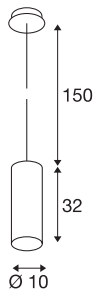

ENOLA

pendant, TC-(D,H,T,Q)SE, round, gold, max. 60W, incl. gold canopy

The ENOLA pendant is made from aluminium and shaped like a cylinder facing downwards. Thanks to the variety of housing colours, the ENOLA pendant offers combined installation possibilities. This gives the customer options for individual and colourful arrangements. Equipped with an E27 socket for incandescent or energy-saving lamps, ENOLA pendant is powered directly from 230V mains.

TECHNICAL DATA

Item no.	149387
Socket	E27
Number of sockets	1
IP Code	IP 20
Assembly	Surface
Assembly details	Ceiling
Primary nominal voltage	220-240V ~50/60Hz
Safety class	I
Wattage	60 W
Color	gold
Light distribution	rotational symmetric
Light outlet	direct
Length	32 cm
Diameter	10 cm
Pendant length	150 cm
Net weight	1.101 kg
Gross weight	1.442 kg
BIG WHITE Page	305