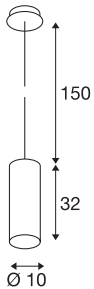

ENOLA

pendant, A60, round, matt black, E27, max. 60W, incl. black canopy

The ENOLA pendant is made from aluminium and shaped like a cylinder facing downwards. Thanks to the variety of housing colours, the ENOLA pendant offers combined installation possibilities. This gives the customer options for individual and colourful arrangements. Equipped with an E27 socket for incandescent or energy-saving lamps, ENOLA pendant is powered directly from 230V mains.

TECHNICAL DATA

Item no.	149388
Socket	E27
Number of sockets	1
IP Code	IP 20
Assembly	Surface
Assembly details	Ceiling
Primary nominal voltage	220-240V ~50/60Hz
Safety class	I
Wattage	60 W
Color	black
Light distribution	rotational symmetric
Light outlet	direct
Length	32 cm
Diameter	10 cm
Pendant length	150 cm
Net weight	1.136 kg
Gross weight	1.412 kg
BIG WHITE Page	305