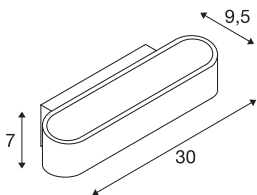

## ASSO 300 wall light

LED, 3000K, oval, white, L/W/H 30/9.5/7 cm

The distinctive LED UP/DOWN recessed wall light ASSO 300 is equipped with two ultra-modern, powerful COB LED which emits its warm white light indirectly. Thus it is ideal for glare-free lighting of stairs, staircases and rooms. Due to the incorporated constant current LED driver, placed within the canopy, the electrical connection is made directly to 230V mains supply. This luminaire contains built-in LED lamps.

## TECHNICAL DATA

Item no.	151271
Number of different light outlets	1
IP Code	IP 20
Assembly	Surface
Assembly details	Wall
Dimmable	Yes
Dimming technology	trailing edge
Primary nominal voltage	220-240V ~50/60Hz
Secondary power / voltage	500 mA
Safety class	I
Wattage	12 W
Level of inrush current	10 A
Duration of inrush current	40 µs
Stroboscopic effect (SVM)	0.02
Lumen	975 lm
Colour temperature	3000 Kelvin
Color	white
CRI	80
LXXBXX data	L70B50
Service life	30000 h
Light distribution	symmetric
Light outlet	direct - indirect

Light Source

916412	
--------	---

Width	30 cm
Height	7 cm
Depth	9.5 cm
Net weight	1.053 kg
Gross weight	1.326 kg
BIG WHITE Page	366