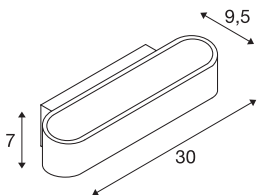

ASSO 300 wall light

LED, 3000K, oval, white, L/W/H 30/9.5/7 cm

The distinctive LED UP/DOWN recessed wall light ASSO 300 is equipped with two ultra-modern, powerful COB LED which emits its warm white light indirectly. Thus it is ideal for glare-free lighting of stairs, staircases and rooms. Due to the incorporated constant current LED driver, placed within the canopy, the electrical connection is made directly to 230V mains supply. This luminaire contains built-in LED lamps.

TECHNICAL DATA

Item no.	151271
Number of different light outlets	1
IP Code	IP 20
Assembly	Surface
Assembly details	Wall
Dimmable	Yes
Dimming technology	trailing edge
Primary nominal voltage	220-240V ~50/60Hz
Secondary power / voltage	500 mA
Safety class	I
Wattage	12 W
Level of inrush current	10 A
Duration of inrush current	40 µs
Stroboscopic effect (SVM)	0.02
Lumen	975 lm
Colour temperature	3000 Kelvin
Color	white
CRI	80
LXXBXX data	L70B50
Service life	30000 h
Light distribution	symmetric
Light outlet	direct - indirect

Light Source

916412	
--------	---

Width	30 cm
Height	7 cm
Depth	9.5 cm
Net weight	1.053 kg
Gross weight	1.326 kg
BIG WHITE Page	366