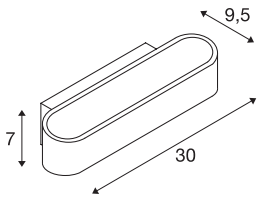

ASSO 300

wall light, LED, 3000K, oval, brushed aluminium /white, L/W/H 30/9.5/7 cm

The distinctive LED UP/DOWN recessed wall light ASSO 300 is equipped with two ultra-modern, powerful COB LED which emits its warm white light indirectly. Thus it is ideal for glare-free lighting of stairs, staircases and rooms. Due to the incorporated constant current LED driver, placed within the canopy, the electrical connection is made directly to 230V mains supply. This luminaire contains built-in LED lamps.

TECHNICAL DATA

Item no.	151275
Number of different light outlets	1
IP Code	IP 20
Assembly	Surface
Assembly details	Wall
Dimmable	Yes
Dimming technology	trailing edge
Primary nominal voltage	220-240V ~50/60Hz
Secondary power / voltage	500 mA
Safety class	I
Wattage	12 W
Level of inrush current	10 A
Duration of inrush current	40 µs
Stroboscopic effect (SVM)	0.02
Lumen	975 lm
Colour temperature	3000 Kelvin
Color	aluminium
CRI	80
LXXBXX data	L70B50
Service life	30000 h
Light distribution	symmetric
Light outlet	direct - indirect

Light Source

916412	
--------	---

Width	30 cm
Height	7 cm
Depth	9.5 cm
Net weight	1.059 kg
Gross weight	1.334 kg
BIG WHITE Page	366