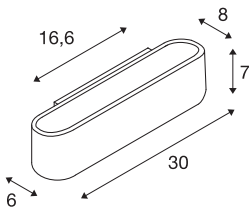

OSSA 300 wall light

QT-DE12, oval, up/down, black, L/W/H 30/8/6.5 cm, max. 120W

The wall light OSSA 300 sets a strong, modern design accent by its form, which is emphasised by the illumination properties of the operated R7s halogen tube. Prepared for wall mounting, the OSSA 300 R7s is available in several colour version and supplied ready for direct connection to 230V mains supply.

TECHNICAL DATA

Item no.	151410
Socket	R7s 118mm
Lamp	QT-DE12
Number of sockets	1
Lamps included	No
IP Code	IP 20
Assembly	Surface
Assembly details	Wall
Primary nominal voltage	220-240V ~50/60Hz
Safety class	I
Wattage	120 W
Color	black
UGR ≤	23
Light distribution	symmetric
Light outlet	direct - indirect
Width	30 cm
Height	6.5 cm
Depth	8 cm
Net weight	0.953 kg
Gross weight	1.166 kg
BIG WHITE Page	367

Recommended lamp

1005288	QT DE12 R7S 118mm , transparent LED light, 15W 3000K CRI90 330°
---------	---