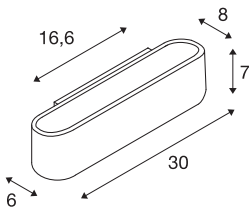

## OSSA 300 wall light

QT-DE12, oval, up/down, brushed aluminium, L/W/H 30/8/6.5 cm, max. 120W

The wall light OSSA 300 sets a strong, modern design accent by its form, which is emphasised by the illumination properties of the operated R7s halogen tube. Prepared for wall mounting, the OSSA 300 R7s is available in several colour version and supplied ready for direct connection to 230V mains supply.

## TECHNICAL DATA

Item no.	151416
Socket	R7s 118mm
Lamp	QT-DE12
Number of sockets	1
Lamps included	No
IP Code	IP 20
Assembly	Surface
Assembly details	Wall
Primary nominal voltage	220-240V ~50/60Hz
Safety class	I
Wattage	120 W
Color	aluminium
UGR ≤	23
Light distribution	symmetric
Light outlet	direct - indirect
Width	30 cm
Height	6.5 cm
Depth	8 cm
Net weight	0.943 kg
Gross weight	1.16 kg

### Recommended lamp

1005288	QT DE12 R7S 118mm , transparent LED light, 15W 3000K CRI90 330°
---------	---