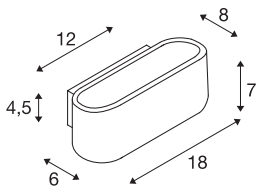

OSSA 180 wall light

QT-DE12, oval, up/down, black, L/W/H 18/8/7 cm, max. 100W

The wall light OSSA 180 sets a strong, modern design accent by its form, which is emphasised by the illumination properties of the operated R7s halogen tube. Prepared for wall mounting, the OSSA 180 is available in several colour versions and supplied ready for direct connection to 230V mains supply.

TECHNICAL DATA

Item no.	151450
Socket	R7s 78mm
Lamp	QT-DE12
Number of sockets	1
Lamps included	No
IP Code	IP 20
Assembly	Surface
Assembly details	Wall
Primary nominal voltage	220-240V ~50/60Hz
Safety class	I
Wattage	100 W
Color	black
UGR ≤	23
Light distribution	symmetric
Light outlet	direct - indirect
Width	18 cm
Height	7 cm
Depth	8 cm
Net weight	0.697 kg
Gross weight	0.878 kg
BIG WHITE Page	367