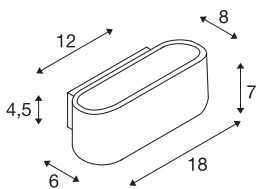

OSSA 180 wall light

QT-DE12, oval, up/down, white, L/W/H 18/8/7 cm, max. 100W

The wall light OSSA 180 sets a strong, modern design accent by its form, which is emphasised by the illumination properties of the operated R7s halogen tube. Prepared for wall mounting, the OSSA 180 is available in several colour versions and supplied ready for direct connection to 230V mains supply.

TECHNICAL DATA

Item no.	151451
Socket	R7s 78mm
Lamp	QT-DE12
Number of sockets	1
Lamps included	No
IP Code	IP 20
Assembly	Surface
Assembly details	Wall
Primary nominal voltage	220-240V ~50/60Hz
Safety class	I
Wattage	100 W
Color	white
UGR ≤	23
Light distribution	symmetric
Light outlet	direct - indirect
Width	18 cm
Height	7 cm
Depth	8 cm
Net weight	0.703 kg
Gross weight	0.889 kg
BIG WHITE Page	367