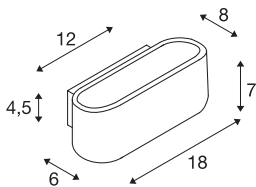

OSSA 180 wall light

QT-DE12, oval, up/down, brushed aluminium, L/W/H
18/8/7 cm, max. 100W

The wall light OSSA 180 sets a strong, modern design accent by its form, which is emphasised by the illumination properties of the operated R7s halogen tube. Prepared for wall mounting, the OSSA 180 is available in several colour versions and supplied ready for direct connection to 230V mains supply.

TECHNICAL DATA

Item no.	151456
Socket	R7s 78mm
Lamp	QT-DE12
Number of sockets	1
Lamps included	No
IP Code	IP 20
Assembly	Surface
Assembly details	Wall
Primary nominal voltage	220-240V ~50/60Hz
Safety class	I
Wattage	100 W
Color	aluminium
UGR ≤	23
Light distribution	symmetric
Light outlet	direct - indirect
Width	18 cm
Height	7 cm
Depth	8 cm
Net weight	0.694 kg
Gross weight	0.877 kg
BIG WHITE Page	367