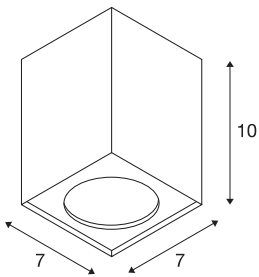

## ALTRA DICE

ceiling light, QPAR51, square, white, max. 35W

The cube-shaped ceiling light ALTRA DICE from aluminium and steel has a unilateral cut in order to host the 240V halogen lamp. Optionally available in white or silver-grey colour version, ALTRA DICE is ready for direct connection to 230V mains supply.

## TECHNICAL DATA

Item no.	151511
Socket	GU10
Number of sockets	1
IP Code	IP 20
Assembly	Surface
Assembly details	Ceiling
Primary nominal voltage	220-240V ~50/60Hz
Safety class	I
Wattage	35 W
Maximum ambient temperature	25 °C
Color	white
Light outlet	direct
Length	7 cm
Width	7 cm
Height	10 cm
Net weight	0.319 kg
Gross weight	0.391 kg
BIG WHITE Page	263