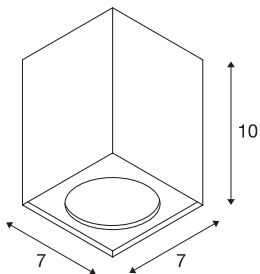

ALTRA DICE

ceiling light, QPAR51, square, silver-grey/black, max. 35W

The cube-shaped ceiling light ALTRA DICE from aluminium and steel has a unilateral cut in order to host the 240V halogen lamp. Optionally available in white or silver-grey colour version, ALTRA DICE is ready for direct connection to 230V mains supply.

TECHNICAL DATA

Item no.	151514
Socket	GU10
Number of sockets	1
IP Code	IP 20
Assembly	Surface
Assembly details	Ceiling
Primary nominal voltage	220-240V ~50/60Hz
Safety class	I
Wattage	35 W
Maximum ambient temperature	25 °C
Color	grey
Light outlet	direct
Length	7 cm
Width	7 cm
Height	10 cm
Net weight	0.312 kg
Gross weight	0.384 kg
BIG WHITE Page	263