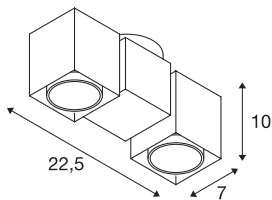

ALTRA DICE

ceiling light, double-headed, QPAR51, white, max. 100 W

The cube-shaped ceiling light ALTRA DICE from aluminium and steel is equipped with two lamp heads with one unilateral cut each in order to host the high-voltage halogen lamps. Optionally available in white or silver-grey colour version, the adjustable surface-mounted spot for 240V halogen lamps with GU10 socket is ready for direct connection to 230V mains supply.

TECHNICAL DATA

Item no.	151531
Socket	GU10
Number of sockets	2
Tilt range	180 °
Horizontal rotation range	350 °
Rotating or tilting	rotary Bar and tiltable
IP Code	IP 20
Assembly	Surface
Assembly details	Ceiling,Wall
Primary nominal voltage	220-240V ~50/60Hz
Safety class	I
Wattage	50 W
Maximum ambient temperature	25 °C
Color	white
Light outlet	direct
Length	22.5 cm
Width	7 cm
Height	9 cm
Net weight	0.797 kg
Gross weight	0.951 kg
BIG WHITE Page	263