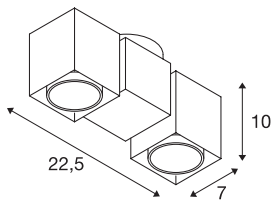

ALTRA DICE

ceiling light, double-headed, QPAR51, silver-grey/black, max. 100 W

The cube-shaped ceiling light ALTRA DICE from aluminium and steel is equipped with two lamp heads with one unilateral cut each in order to host the high-voltage halogen lamps. Optionally available in white or silver-grey colour version, the adjustable surface-mounted spot for 240V halogen lamps with GU10 socket is ready for direct connection to 230V mains supply.

TECHNICAL DATA

Item no.	151534
Socket	GU10
Number of sockets	2
Tilt range	180 °
Horizontal rotation range	350 °
Rotating or tilting	rotary Bar and tiltable
IP Code	IP 20
Assembly	Surface
Assembly details	Ceiling,Wall
Primary nominal voltage	220-240V ~50/60Hz
Safety class	I
Wattage	50 W
Maximum ambient temperature	25 °C
Color	grey
Light outlet	direct
Length	22.5 cm
Width	7 cm
Height	9 cm
Net weight	0.788 kg
Gross weight	0.936 kg
BIG WHITE Page	263