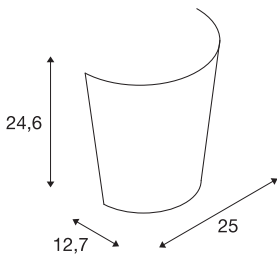

BASKET

wall light, A60, frosted glass, max. 60W

Classically elegant recessed wall light. The design of BASKET describes a frosted glass shade which surrounds the socket including the mounting plate and thereby hides them from the viewer. Thus, the luminaire appears as a stand-alone glass basket. As we chose a standard E27 socket, hence the connection can be made directly from 230V mains supply. Furthermore, this results in the possibility of choosing energy-saving or LED light sources.

TECHNICAL DATA

Item no.	151591
Socket	E27
Number of sockets	1
IP Code	IP 20
Assembly	Surface
Assembly details	Wall
Primary nominal voltage	220-240V ~50/60Hz
Safety class	I
Wattage	60 W
Color	white
Light outlet	direct - indirect
Width	25 cm
Height	24.6 cm
Depth	12.7 cm
Net weight	1.1 kg
Gross weight	1.427 kg
BIG WHITE Page	373