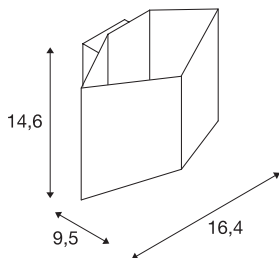

CARISO WL-2

wall light, LED, 3000K, white, 11 W

The CARISO WL-2 wall light impresses with its unusual form and its high recognition value. The housing's white interior, combined with the luminaire's integrated Premium LED, serve to produce an especially warm lighting effect. The in-built LED driver allows it to be directly connected to the 230V mains supply.

TECHNICAL DATA

Item no.	151711
IP Code	IP 20
Assembly	Surface
Assembly details	Wall
Dimmable	Yes
Dimming technology	trailing edge
Primary nominal voltage	220-240V ~50/60Hz
Secondary power / voltage	500 mA
Safety class	I
Wattage	9.2 W
Minimum ambient temperature	-20 °C
Maximum ambient temperature	40 °C
Level of inrush current	2 A
Duration of inrush current	50 µs
Stroboscopic effect (SVM)	0.05
Lumen	560 lm
Colour temperature	3000 Kelvin
Color	white
CRI	80
LXXBXX data	L70B50
Service life	30000 h
Width	16.4 cm

Light Source

916376	
--------	---

Height	14.6 cm
Depth	9.5 cm
Net weight	0.725 kg
Gross weight	0.914 kg
BIG WHITE Page	368