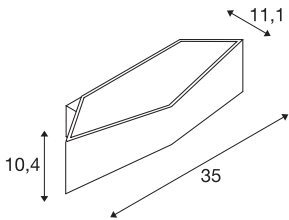

TECHNICAL DATA

Item no.	151740
IP Code	IP 20
Assembly	Surface
Assembly details	Wall
Dimmable	Yes
Dimming technology	Dim-to-Warm, Leading edge, trailing edge
Primary nominal voltage	220-240V ~50/60Hz
Secondary power / voltage	500 mA
Safety class	I
Wattage	21 W
Stroboscopic effect (SVM)	0.03
Lumen	58-580 lm
Colour temperature	1700-2700 Kelvin
Color	black
CRI	90
LXXBXX data	L70B50
Service life	30000 h
Width	35 cm
Height	10.4 cm
Depth	11.1 cm
Net weight	1.103 kg
Gross weight	1.479 kg

Light Source

916608	 An icon consisting of a small square with the letters 'A' and 'G' stacked vertically on the left, and a larger orange arrow pointing to the right with the letter 'F' inside it.	BIG WHITE Page	368
--------	--	----------------	-----