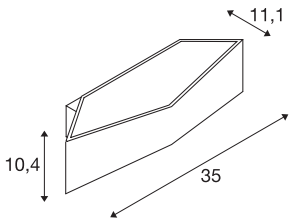

TECHNICAL DATA

Item no.	151741
IP Code	IP 20
Assembly	Surface
Assembly details	Wall
Dimmable	Yes
Dimming technology	Dim-to-Warm, Leading edge, trailing edge
Primary nominal voltage	220-240V ~50/60Hz
Secondary power / voltage	500 mA
Safety class	I
Wattage	21 W
Stroboscopic effect (SVM)	0.03
Lumen	100-1030 lm
Colour temperature	2000-3000 Kelvin
Color	white
CRI	90
LXXBXX data	L70B50
Service life	30000 h
Width	35 cm
Height	10.4 cm
Depth	11.1 cm
Net weight	1.097 kg
Gross weight	1.46 kg

Light Source

916608	 An icon consisting of a small square divided into two sections: the top section contains the letter 'A' and the bottom section contains the letter 'G'. To the right of this square is a larger orange arrow pointing to the right, containing the letter 'F'.	BIG WHITE Page	368
--------	--	----------------	-----