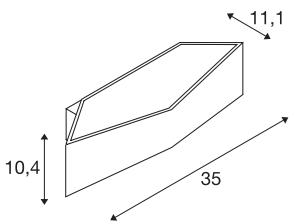

TECHNICAL DATA

Item no.	151741
IP Code	IP 20
Assembly	Surface
Assembly details	Wall
Dimmable	Yes
Dimming technology	Dim-to-Warm, Leading edge, trailing edge
Primary nominal voltage	220-240V ~50/60Hz
Secondary power / voltage	500 mA
Safety class	I
Wattage	21 W
Stroboscopic effect (SVM)	0.03
Lumen	100-1030 lm
Colour temperature	2000-3000 Kelvin
Color	white
CRI	90
LXXBXX data	L70B50
Service life	30000 h
Width	35 cm
Height	10.4 cm
Depth	11.1 cm
Net weight	1.097 kg
Gross weight	1.46 kg

Light Source

916608	 The logo consists of a small square with the letters 'A' and 'G' stacked vertically on the left, and a larger orange arrow pointing to the right containing the letter 'F' on the right.	BIG WHITE Page	368
--------	--	----------------	-----