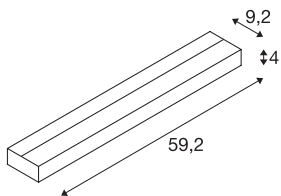

## SEDO 14

wall light, LED, 3000K, square, brushed aluminium, frosted glass, L/W/H 59.5/8.5/4 cm, 17W

The SEDO 14 wall light is made of brushed aluminium and fitted with a frosted glass cover. The integrated 17 Watt SMD LED produces a powerful lighting effect which is comparable with fluorescent tubes. The in-built LED driver allows it to be directly connected to the 230V mains supply.

## TECHNICAL DATA

Item no.	151786
IP Code	IP 20
Assembly	Surface
Assembly details	Wall
Primary nominal voltage	220-240V ~50/60Hz
Secondary power / voltage	500 mA
Safety class	I
Wattage	18 W
Minimum ambient temperature	-25 °C
Maximum ambient temperature	45 °C
Level of inrush current	13.6 A
Duration of inrush current	220 µs
Stroboscopic effect (SVM)	0.01
Lumen	1300 lm
Colour temperature	3000 Kelvin
Color	aluminium
CRI	80
LXXBXX data	L70B50
Service life	30000 h
Width	59.2 cm
Height	4 cm
Depth	9 cm

Light Source

916632		Net weight	1.473 kg
		Gross weight	1.757 kg
		BIG WHITE Page	329