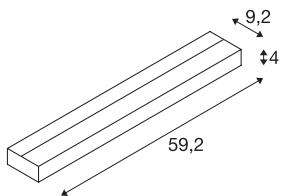

SEDO 14

wall light, LED, 3000K, square, brushed aluminium, frosted glass, L/W/H 59.5/8.5/4 cm, 17W

The SEDO 14 wall light is made of brushed aluminium and fitted with a frosted glass cover. The integrated 17 Watt SMD LED produces a powerful lighting effect which is comparable with fluorescent tubes. The in-built LED driver allows it to be directly connected to the 230V mains supply.

TECHNICAL DATA

Item no.	151786
IP Code	IP 20
Assembly	Surface
Assembly details	Wall
Primary nominal voltage	220-240V ~50/60Hz
Secondary power / voltage	500 mA
Safety class	I
Wattage	18 W
Minimum ambient temperature	-25 °C
Maximum ambient temperature	45 °C
Level of inrush current	13.6 A
Duration of inrush current	220 µs
Stroboscopic effect (SVM)	0.01
Lumen	1300 lm
Colour temperature	3000 Kelvin
Color	aluminium
CRI	80
LXXBXX data	L70B50
Service life	30000 h
Width	59.2 cm
Height	4 cm
Depth	9 cm

Light Source

916632		Net weight	1.473 kg
		Gross weight	1.757 kg
		BIG WHITE Page	329