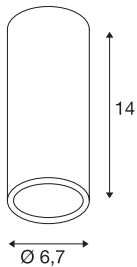

## ENOLA\_B CL-1

ceiling light, QPAR51, round, white, max. 35 W

The puristic ENOLA\_B CL-1 surface mounted light features an aluminium and steel construction that is available with a white, brass, black or silver grey housing. With its built-in GU10 high volt holder, the ENOLA B CL-1 is ready for direct connection to 230V mains supply.

## TECHNICAL DATA

Item no.	151811
Socket	GU10
Number of sockets	1
IP Code	IP 20
Assembly	Surface
Assembly details	Ceiling
Primary nominal voltage	220-240V ~50/60Hz
Safety class	I
Wattage	35 W
Color	white
Light outlet	direct
Height	14 cm
Diameter	6.7 cm
Net weight	0.309 kg
Gross weight	0.41 kg
BIG WHITE Page	259