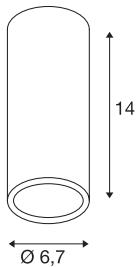

## ENOLA\_B CL-1

ceiling light, QPAR51, round, brass, max. 35 W

The puristic ENOLA\_B CL-1 surface mounted light features an aluminium and steel construction that is available with a black, white, brass or silver grey housing. With its built-in GU10 high volt holder, the ENOLA\_B CL-1 is ready for direct connection to 230V mains supply.

### TECHNICAL DATA

Item no.	151813
Socket	GU10
Number of sockets	1
IP Code	IP 20
Assembly	Surface
Assembly details	Ceiling
Primary nominal voltage	220-240V ~50/60Hz
Safety class	I
Wattage	35 W
Color	gold
Light outlet	direct
Height	14 cm
Diameter	6.7 cm
Net weight	0.309 kg
Gross weight	0.409 kg