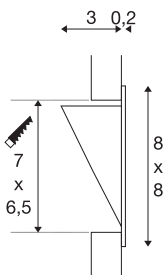

DOWNUNDER PUR 80

recessed fitting, LED, 3000K, square, white, L/W/H 8/3.2/8 cm, incl. leaf springs

Aluminium recessed wall light of our DOWNUNDER 80 series. The not visibly mounted LED emits the light indirectly onto the surface to be illuminated. This guarantees glare-free illumination of walkways and much more. The DOWNUNDER PUR 80 recessed fitting is available in white colour version. To operate the recessed fitting, a suitable LED driver is required providing 350mA. A mounting frame for installation in masonry can be ordered from the accessory. This luminaire contains built-in LED lamps.

TECHNICAL DATA

Item no.	151950
IP Code	IP 20
Assembly	Recessed
Assembly details	Wall
Secondary power / voltage	350 mA
Safety class	III
Wattage	3.6 W
Lumen	180 lm
Colour temperature	3000 Kelvin
Color	white
CRI	80
LXXBXX data	L70B50
Service life	30000 h
Light distribution	symmetric
Light outlet	direct
Width	8 cm
Height	8 cm
Depth	3.2 cm
Net weight	0.126 kg
Gross weight	0.171 kg
Shape of cut-out	square
Installation length	7 cm

Installation width	6.5 cm
Installation depth	3.5 cm
BIG WHITE Page	242