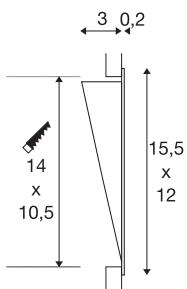

DOWNUNDER PUR 155

recessed fitting, LED, 3000K, square, white, L/W/H 12/3.2/15.5 cm, incl. leaf springs

Aluminium recessed wall light of our DOWNUNDER LED series. The not visibly mounted LED emits the light indirectly onto the surface to be illuminated. This guarantees glare-free illumination of walkways and much more. The DOWNUNDER PUR 120 recessed fitting is available in white colour version. To operate the recessed fitting, a suitable LED driver is required providing 480mA. A mounting frame for installation in masonry can be ordered from the accessory. This luminaire contains built-in LED lamps.

TECHNICAL DATA

Item no.	151952
IP Code	IP 20
Assembly	Recessed
Assembly details	Wall
Secondary power / voltage	500 mA
Safety class	III
Wattage	5.2 W
Lumen	230 lm
Colour temperature	3000 Kelvin
Color	white
CRI	80
LXXBXX data	L70B50
Service life	30000 h
Light distribution	symmetric
Light outlet	direct
Risk Group	2
Width	12 cm
Height	15.5 cm
Depth	3.2 cm
Net weight	0.242 kg
Gross weight	0.317 kg
Shape of cut-out	square

Installation length	14 cm
Installation width	10.5 cm
Installation depth	3.5 cm
BIG WHITE Page	242