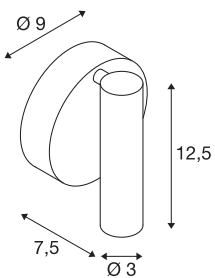

## KARPO

wall and ceiling light, single-headed, LED, 3000K, round, black, 7.5W

KARPO series lights are available in white and black. It has a choice of one or two spots in a cylindrical shape which can be individually adjusted via a hinge. The swivel and tilting range allows you to optimally light up the room. The integrated premium LEDs provide high energy efficiency. The luminaire also has a high colour rendering index of 90. The luminaires can be directly connected to the 230V mains supply.

## TECHNICAL DATA

Item no.	152330
Number of different light outlets	1
Rotating or tilting	rotary Bar and tiltable
IP Code	IP 20
Assembly	Surface
Assembly details	Ceiling,Wall
Primary nominal voltage	220-240V ~50/60Hz
Secondary power / voltage	500 mA
Safety class	I
Wattage	9.3 W
Maximum ambient temperature	30 °C
Level of inrush current	4.7 A
Duration of inrush current	30 µs
Stroboscopic effect (SVM)	0.01
Lumen	560 lm
Colour temperature	3000 Kelvin
Beam angle	40 °
Color	black
CRI	90
LXXBXX data	L70B50
Service life	30000 h
Width	9 cm

Light Source

916381		Height	12.5 cm
		Depth	7.5 cm
		Net weight	0.303 kg
		Gross weight	0.377 kg
		BIG WHITE Page	399