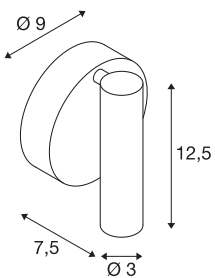

KARPO

wall and ceiling light, single-headed, LED, 3000K, round, white, 7.5W

KARPO series lights are available in white and black. It has a choice of one or two spots in a cylindrical shape which can be individually adjusted via a hinge. The swivel and tilting range allows you to optimally light up the room. The integrated premium LEDs provide high energy efficiency. The luminaire also has a high colour rendering index of 90. The luminaires can be directly connected to the 230V mains supply.

TECHNICAL DATA

Item no.	152331
Number of different light outlets	1
Rotating or tilting	rotary Bar and tiltable
IP Code	IP 20
Assembly	Surface
Assembly details	Ceiling,Wall
Primary nominal voltage	220-240V ~50/60Hz
Secondary power / voltage	500 mA
Safety class	I
Wattage	9.3 W
Maximum ambient temperature	30 °C
Level of inrush current	4.7 A
Duration of inrush current	30 µs
Stroboscopic effect (SVM)	0.01
Lumen	680 lm
Colour temperature	3000 Kelvin
Beam angle	40 °
Color	white
CRI	90
LXXBXX data	L70B50
Service life	30000 h
Width	9 cm

Light Source

916381	
--------	---

Height	12.5 cm
Depth	7.5 cm
Net weight	0.303 kg
Gross weight	0.379 kg
BIG WHITE Page	399