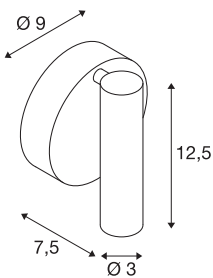

KARPO

wall and ceiling light, single-headed, LED, 3000K, round, black, with switch, 7.5W

The KARPO LED wall and ceiling light has its canopy and head connected by a hinge part which can swivel and tilt. The high-power 7.5W LED fitted and the housing-mounted switch means that the luminaire is suitable for many applications, including as a reading light. The electrical connection of the luminaire, which is available in various light colours, is made directly to the 230V mains supply thanks to the built-in LED driver. This luminaire contains built-in LED lamps.

TECHNICAL DATA

Item no.	152340
Number of different light outlets	1
Rotating or tilting	rotary Bar and tiltable
IP Code	IP 20
Assembly	Surface
Assembly details	Wall
Primary nominal voltage	100-240V ~50/60Hz
Secondary power / voltage	500 mA
Safety class	I
Wattage	6 W
Maximum ambient temperature	30 °C
Level of inrush current	4.5 A
Duration of inrush current	30 µs
Stroboscopic effect (SVM)	0.1
Lumen	370 lm
Colour temperature	3000 Kelvin
Beam angle	40 °
Color	black
CRI	90
LXXBXX data	L70B50
Service life	30000 h
Width	9 cm

Light Source

916523	
--------	---

Height	12.5 cm
Depth	7.5 cm
Net weight	0.312 kg
Gross weight	0.385 kg
BIG WHITE Page	383