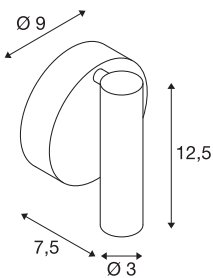

KARPO

wall and ceiling light, single-headed, LED, 3000K, round, black, with switch, 7.5W

The KARPO LED wall and ceiling light has its canopy and head connected by a hinge part which can swivel and tilt. The high-power 7.5W LED fitted and the housing-mounted switch means that the luminaire is suitable for many applications, including as a reading light. The electrical connection of the luminaire, which is available in various light colours, is made directly to the 230V mains supply thanks to the built-in LED driver. This luminaire contains built-in LED lamps.

TECHNICAL DATA

Item no.	152341
Number of different light outlets	1
Rotating or tilting	rotary Bar and tiltable
IP Code	IP 20
Assembly	Surface
Assembly details	Wall
Primary nominal voltage	100-240V ~50/60Hz
Secondary power / voltage	500 mA
Safety class	I
Wattage	6 W
Maximum ambient temperature	30 °C
Level of inrush current	4.5 A
Duration of inrush current	30 µs
Stroboscopic effect (SVM)	0.1
Lumen	400 lm
Colour temperature	3000 Kelvin
Beam angle	40 °
Color	white
CRI	90
LXXBXX data	L70B50
Service life	30000 h
Width	9 cm

Light Source

916523		Height	12.5 cm
		Depth	7.5 cm
		Net weight	0.308 kg
		Gross weight	0.383 kg
		BIG WHITE Page	383