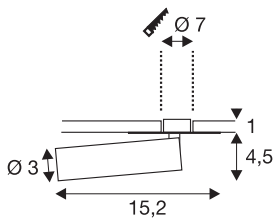

## KARPO

recessed fitting, single-headed, LED, 3000K, white, flat canopy, 7.5W

KARPO series lights are available in white and black. It has a spot in a cylindrical shape which can be individually aligned via the hinge on the flat canopy. The swivel and tilting range allows you to optimally light up the room. The integrated premium LEDs provide high energy efficiency. In addition, the luminaire has a high colour rendering index of over 90. To operate, the single-headed FRAME Spots needs a suitable constant current driver rated at 500mA.

## TECHNICAL DATA

Item no.	152381
Rotating or tilting	rotary Bar and tiltable
IP Code	IP 20
Assembly	Recessed
Assembly details	Ceiling,Wall
Secondary power / voltage	500 mA
Safety class	III
Wattage	7.5 W
Maximum ambient temperature	40 °C
Lumen	470 lm
Colour temperature	3000 Kelvin
Beam angle	40 °
Color	white
CRI	90
LXXBXX data	L70B50
Service life	30000 h
Light distribution	rotational symmetric
Light outlet	direct
Length	15.2 cm
Height	5.5 cm
Diameter	3 cm
Net weight	0.177 kg

## Accessories

1007226	LED driver 21W 500mA
1007227	LED driver 20W 350mA- /500mA PHASE
1007229	LED driver 25W 150-700- mA DALI TOUCH

Gross weight	0.281 kg
Shape of cut-out	round
Installation depth	2 cm
Installation diameter	7 cm
BIG WHITE Page	232