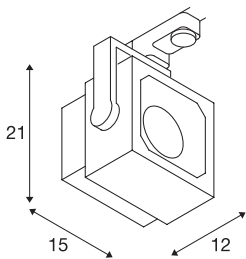

EURO CUBE

spot for 240V 3-phase track, LED, 3000K, black, 60°, incl. 3-phase adapter

Adjustable spot EURO CUBE with suitable adapter for the 240V 3-phase track system. Designed as an optically appealing yet discreet high output LED spot for retail stores and trade fairs, this luminaire, available in a number of housing and light colours, is equipped with a Premium COB LED module with exceptional colour rendering. The longevity of the module is ensured by a heat sink integrated into the existing design.

TECHNICAL DATA

Item no.	152750
Rotating or tilting	rotary Bar and tiltable
IP Code	IP 20
Assembly details	Track Ceiling
Primary nominal voltage	220-240V ~50/60Hz
Safety class	I
Wattage	26 W
Minimum ambient temperature	-20 °C
Maximum ambient temperature	35 °C
Stroboscopic effect (SVM)	0.02
Lumen	2470 lm
Colour temperature	3000 Kelvin
Beam angle	60 °
Color	black
CRI	90
LXXBXX data	L70B50
Service life	30000 h
Length	15 cm
Height	21 cm
Depth	12 cm
Net weight	1.301 kg
Gross weight	1.524 kg

Light Source

954793	 A small icon consisting of a white square with the letters 'A' and 'G' stacked vertically on the left, and a red arrow pointing to the right containing the letter 'F'.	BIG WHITE Page	537
--------	---	----------------	-----