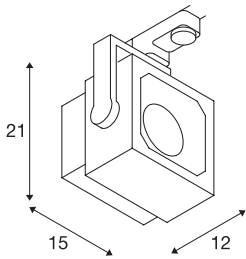

EURO CUBE

spot for 240V 3-phase track, LED, 3000K, white, 60°, incl. 3-phase adapter

Adjustable spot EURO CUBE with suitable adapter for the 240V 3-phase track system. Designed as an optically appealing yet discreet high output LED spot for retail stores and trade fairs, this luminaire, available in a number of housing and light colours, is equipped with a Premium COB LED module with exceptional colour rendering. The longevity of the module is ensured by a heat sink integrated into the existing design.

TECHNICAL DATA

Item no.	152751
Rotating or tilting	rotary Bar and tiltable
IP Code	IP 20
Assembly details	Track Ceiling
Primary nominal voltage	220-240V ~50/60Hz
Safety class	I
Wattage	26 W
Minimum ambient temperature	-20 °C
Maximum ambient temperature	35 °C
Stroboscopic effect (SVM)	0.02
Lumen	2470 lm
Colour temperature	3000 Kelvin
Beam angle	60 °
Color	white
CRI	90
LXXBXX data	L70B50
Service life	30000 h
Length	15 cm
Height	21 cm
Depth	12 cm
Net weight	1.289 kg
Gross weight	1.545 kg

Light Source

954793	 The logo consists of a small square with the letters 'A' and 'G' stacked vertically on the left, and a larger orange arrow pointing to the right with the letter 'F' inside it on the right.	BIG WHITE Page	537
--------	--	----------------	-----