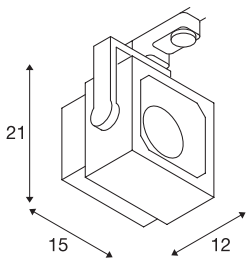

EURO CUBE

spot for 240V 3-phase track, LED, 4000K, black, 60°, incl. 3-phase adapter

Adjustable spot EURO CUBE with suitable adapter for the 240V 3-phase track system. Designed as an optically appealing yet discreet high output LED spot for retail stores and trade fairs, this luminaire, available in a number of housing and light colours, is equipped with a Premium COB LED module with exceptional colour rendering. The longevity of the module is ensured by a heat sink integrated into the existing design.

TECHNICAL DATA

Item no.	152780
Rotating or tilting	rotary Bar and tiltable
IP Code	IP 20
Assembly details	Track Ceiling
Primary nominal voltage	220-240V ~50/60Hz
Safety class	I
Wattage	26 W
Minimum ambient temperature	-20 °C
Maximum ambient temperature	35 °C
Stroboscopic effect (SVM)	0.02
Lumen	2740 lm
Colour temperature	4000 Kelvin
Beam angle	60 °
Color	black
CRI	90
LXXBXX data	L70B50
Service life	30000 h
Width	15 cm
Height	21 cm
Depth	12 cm
Net weight	1.268 kg
Gross weight	1.537 kg

Light Source

954797	 The logo consists of a small square containing the letters 'A' and 'G' stacked vertically, followed by a yellow arrow pointing to the right with the letter 'E' inside it.	BIG WHITE Page	537
--------	--	----------------	-----