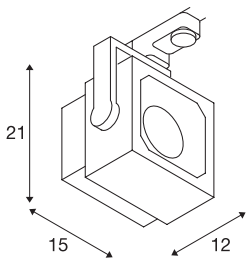

EURO CUBE

spot for 240V 3-phase track, LED, 4000K, white, 60°, incl. 3-phase adapter

Adjustable spot EURO CUBE with suitable adapter for the 240V 3-phase track system. Designed as an optically appealing yet discreet high output LED spot for retail stores and trade fairs, this luminaire, available in a number of housing and light colours, is equipped with a Premium COB LED module with exceptional colour rendering. The longevity of the module is ensured by a heat sink integrated into the existing design.

TECHNICAL DATA

Item no.	152781
Rotating or tilting	rotary Bar and tiltable
IP Code	IP 20
Assembly details	Track Ceiling
Primary nominal voltage	220-240V ~50/60Hz
Safety class	I
Wattage	26 W
Minimum ambient temperature	-20 °C
Maximum ambient temperature	35 °C
Stroboscopic effect (SVM)	0.02
Lumen	2740 lm
Colour temperature	4000 Kelvin
Beam angle	60 °
Color	white
CRI	90
LXXBXX data	L70B50
Service life	30000 h
Width	15 cm
Height	21 cm
Depth	12 cm
Net weight	1.269 kg
Gross weight	1.528 kg

Light Source

954797	 The logo consists of a small square containing the letters 'A' and 'G' stacked vertically, followed by a yellow arrow pointing to the right with the letter 'E' inside it.	BIG WHITE Page	537
--------	--	----------------	-----