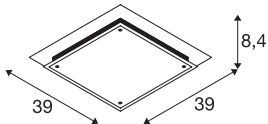

GLASSA

ceiling light, A60, square, frosted glass, max. 60W

The high-quality wall and ceiling light GLASSA is made from glass, which is reinforced with additional steel elements. Designed for the use of incandescent and energy-saving lamps with E27 socket, GLASSA is ready for direct connection to 230V mains supply.

TECHNICAL DATA

Item no.	155180
Socket	E27
Number of sockets	2
IP Code	IP 20
Assembly	Surface
Assembly details	Ceiling, Wall
Primary nominal voltage	220-240V ~50/60Hz
Safety class	I
Wattage	60 W
Color	transparent
Light distribution	symmetric
Light outlet	direct
Length	39 cm
Width	39 cm
Height	8.4 cm
Net weight	3.806 kg
Gross weight	4.572 kg
BIG WHITE Page	427