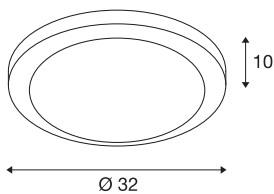

MELAN

ceiling light, A60, round, brushed aluminium, frosted glass, max. 60W

The MELAN ceiling light impresses with its clear design and elegant contrast of the materials used - chrome-plated aluminium and glass.

TECHNICAL DATA

Item no.	155236
Socket	E27
Number of sockets	1
IP Code	IP 20
Assembly	Surface
Assembly details	Ceiling, Wall
Primary nominal voltage	220-240V ~50/60Hz
Safety class	I
Wattage	60 W
Color	aluminium
Light distribution	rotational symmetric
Light outlet	direct
Height	10 cm
Diameter	32 cm
Net weight	1.291 kg
Gross weight	2.022 kg
BIG WHITE Page	427