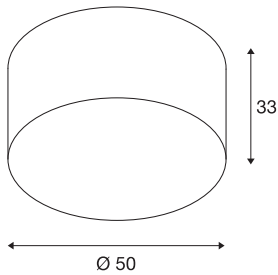

## SOPRANA CL-1

ceiling light, TC-DSE, round, beige shade Ø/H 50/26 cm, max. 3x60W

The generously designed lamp shade ensures a wide range of applications for the SOPRANA CL-1 ceiling light. The shade is made of textile and polystyrene and available in white or beige. It guarantees even lighting attributes with the standard E27 240V lamps used. The SOPRANA CL-1 ceiling light is ready for direct connection to the 230V mains supply.

## TECHNICAL DATA

Item no.	155373
Socket	E27
Number of sockets	3
IP Code	IP 20
Assembly	Surface
Assembly details	Ceiling
Primary nominal voltage	220-240V ~50/60Hz
Safety class	I
Wattage	60 W
Color	beige
Height	33 cm
Diameter	50 cm
Net weight	1.644 kg
Gross weight	3.62 kg
BIG WHITE Page	269