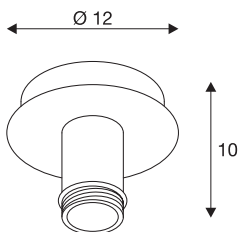

## FENDA

ceiling light, ceiling plate, A60, black, without shade, max. 60W

The FENDA Ceiling Rosette from our MIX & MATCH System enables individual combinations with our variously coloured FENDA Lamp Shades. With its built-in E27 holder, the luminaire is suitable for LEDs and energy saving lamps.

## TECHNICAL DATA

Item no.	155550
Socket	E27
Number of sockets	1
IP Code	IP 20
Assembly	Surface
Assembly details	Ceiling
Primary nominal voltage	220-240V ~50/60Hz
Safety class	I
Wattage	60 W
Color	black
Height	10 cm
Diameter	12 cm
Net weight	0.355 kg
Gross weight	0.484 kg
BIG WHITE Page	266