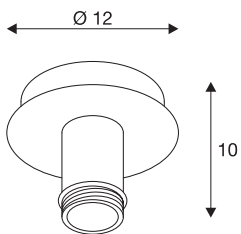

FENDA

ceiling light, ceiling plate, A60, white, without shade, max. 60W

The FENDA Ceiling Rosette from our MIX & MATCH System enables individual combinations with our variously coloured FENDA Lamp Shades. With its built-in E27 holder, the luminaire is suitable for LEDs and energy saving lamps.

TECHNICAL DATA

Item no.	155551
Socket	E27
Number of sockets	1
IP Code	IP 20
Assembly	Surface
Assembly details	Ceiling
Primary nominal voltage	220-240V ~50/60Hz
Safety class	I
Wattage	60 W
Color	white
Height	10 cm
Diameter	12 cm
Net weight	0.373 kg
Gross weight	0.493 kg
BIG WHITE Page	266