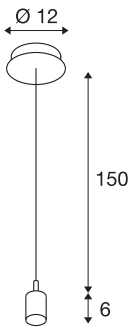

FENDA

pendant suspension, A60, black, without shade, max. 60W

The FENDA pendant suspension system with ceiling plate from our MIX & MATCH pendant system allows you to individually combine them with FENDA lamp shades. With its in-built E27 socket, the luminaire is suitable for both LED and energy-saving lamps.

TECHNICAL DATA

Item no.	155560
Socket	E27
Number of sockets	1
IP Code	IP 20
Assembly	Surface
Assembly details	Ceiling
Primary nominal voltage	220-240V ~50/60Hz
Safety class	I
Wattage	60 W
Color	black
Pendant length	150 cm
Net weight	0.412 kg
Gross weight	0.528 kg