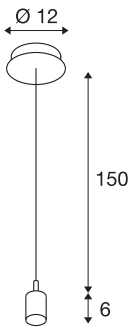

FENDA

pendant suspension, A60, white, without shade, max. 60W

The FENDA pendant suspension system with ceiling plate from our MIX & MATCH pendant system allows you to individually combine them with FENDA lamp shades. With its in-built E27 socket, the luminaire is suitable for both LED and energy-saving lamps.

TECHNICAL DATA

Item no.	155561
Socket	E27
Number of sockets	1
IP Code	IP 20
Assembly	Surface
Assembly details	Ceiling
Primary nominal voltage	220-240V ~50/60Hz
Safety class	I
Wattage	60 W
Color	white
Pendant length	150 cm
Net weight	0.434 kg
Gross weight	0.523 kg