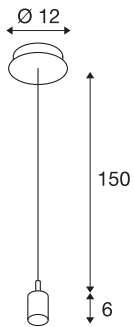

## FENDA

pendant suspension, A60, chrome, without shade,  
max. 60W

The FENDA pendant suspension system with ceiling plate from our MIX & MATCH pendant system allows you to individually combine them with FENDA lamp shades. With its in-built E27 socket, the luminaire is suitable for both LED and energy-saving lamps.

## TECHNICAL DATA

Item no.	155562
Socket	E27
Number of sockets	1
IP Code	IP 20
Assembly	Surface
Assembly details	Ceiling
Primary nominal voltage	220-240V ~50/60Hz
Safety class	I
Wattage	60 W
Color	chrome
Pendant length	150 cm
Net weight	0.399 kg
Gross weight	0.49 kg