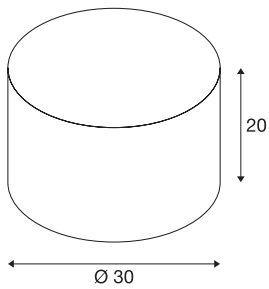

FENDA

lamp shade, round, white, Ø/H 30/20 cm

Elegant FENDA MIX & MATCH System Textile Shade with a diameter of 30 cm.

TECHNICAL DATA

Item no.	155582
Color	white
Height	20 cm
Diameter	30 cm
Net weight	0.363 kg
Gross weight	0.74 kg
BIG WHITE Page	267

Accessories

155570	FENDA , cover, white acrylic glass, Ø 29.8 cm
--------	--