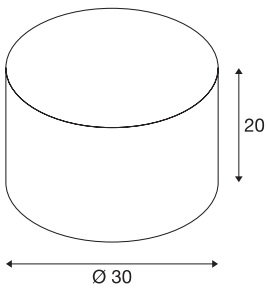

## FENDA

lamp shade, round, beige, Ø/H 30/20 cm

Elegant FENDA MIX & MATCH System Textile Shade with a diameter of 30 cm.

### TECHNICAL DATA

Item no.	155583
Color	beige
Height	20 cm
Diameter	30 cm
Net weight	0.369 kg
Gross weight	0.724 kg
BIG WHITE Page	267

## Accessories

155570	FENDA , cover, white acrylic glass, Ø 29.8 cm
--------	--