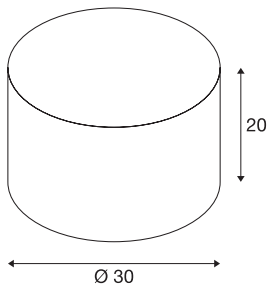

FENDA

lamp shade, round, black/copper, Ø/H 30/20 cm

The FENDA lamp shade comes in new trendy colours from our MIX & MATCH light system and allows you to individually combine with FENDA lamp shades.

TECHNICAL DATA

Item no.	155592
Color	black
Height	20 cm
Diameter	30 cm
Net weight	0.369 kg
Gross weight	0.748 kg
BIG WHITE Page	267

Accessories

155570	FENDA , cover, white acrylic glass, Ø 29.8 cm
--------	---