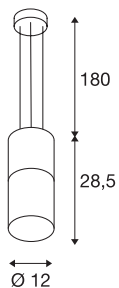

## LISENNE

pendant, TC-(D,H,T,Q)SE, stone-grey, max. 23W

The discreet LISENNE pendant light features a smoked glass effect and comes with a base made from basalt. Thanks to the integrated E27 base, this light is suitable for LED and energy-saving bulbs. The light can be connected directly to the 230V mains power supply.

## TECHNICAL DATA

Item no.	155714
Socket	E27
Number of sockets	1
IP Code	IP 20
Assembly	Surface
Assembly details	Ceiling
Primary nominal voltage	220-240V ~50/60Hz
Safety class	I
Wattage	23 W
Color	grey
Light distribution	rotational symmetric
Light outlet	direct - indirect
Height	28.5 cm
Diameter	12 cm
Pendant length	180 cm
Net weight	3.03 kg
Gross weight	3.889 kg
BIG WHITE Page	306

Recommended lamp

1005289	T38 E27 , white LED light, 8W 3000K CRI90 240°
1005268	ST58 E27 , transparent LED light, 7.5W 2700K CRI90 320°