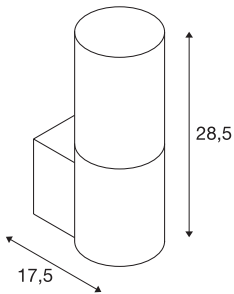

LISENNE

wall light, TC-(D,H,T,Q)SE, stone-grey, max. 23W

The discreet LISENNE wall light features a smoked glass effect and comes with a base made from basalt. Thanks to the integrated E27 base, this light is suitable for LED and energy-saving bulbs. The light can be connected directly to the 230V mains power supply.

TECHNICAL DATA

Item no.	155752
Socket	E27
Number of sockets	1
IP Code	IP 20
Assembly	Surface
Assembly details	Wall
Primary nominal voltage	220-240V ~50/60Hz
Safety class	I
Wattage	23 W
Color	grey
Light distribution	rotational symmetric
Light outlet	direct - indirect
Height	28.5 cm
Depth	17.5 cm
Diameter	12 cm
Net weight	3.308 kg
Gross weight	4.014 kg
BIG WHITE Page	375