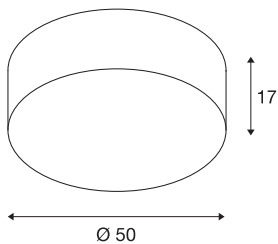

TENORA CL-1

ceiling light, TC-(D,H,T,Q)SE, round, white shade Ø/H 50/15 cm, max. 3x23W

The TENORA CL-1 ceiling light convinces with its extremely flat body, which is covered by an acrylic glass lamp shade. Available in black or white, the textile and polyester-based shade guarantees the even lighting attributes of the standard E27 high voltage lamp used. The TENORA CL-1 ceiling light comes ready for direct connection to 230V mains supply.

TECHNICAL DATA

Item no.	156051
Socket	E27
Number of sockets	3
IP Code	IP 20
Assembly	Surface
Assembly details	Ceiling
Primary nominal voltage	200-240V ~50/60Hz
Safety class	I
Wattage	23 W
Color	white
Light distribution	rotational symmetric
Light outlet	direct - indirect
Height	17 cm
Diameter	50 cm
Net weight	1.393 kg
Gross weight	3.154 kg
BIG WHITE Page	268