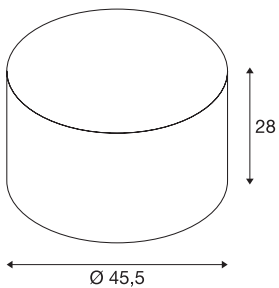

FENDA

lamp shade, round, white, Ø/H 45.5/28 cm

FENDA lamp shade with 455 mm diameter and 280 mm height in white.

TECHNICAL DATA

Item no.	156111
Color	white
Height	28 cm
Diameter	45.5 cm
Net weight	0.645 kg
Gross weight	1.868 kg
BIG WHITE Page	267

Accessories

156100	FENDA , cover, white acrylic glass, Ø 45.5 cm
--------	--